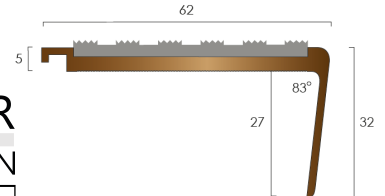

DESIGNER COLLECTION ALUMINIUM STAIR NOSING WITH SLIP RESISTANT PVC INFILL

Single Channel/Raked Front. Supplied with Castellated PVC Infill.

Infill colour options:

Black, White, Light Grey, Flint,
Granite, Rustic, Fawn, Ivory, Spruce,
Jade, Regency, Mid Blue, Nimbus,
Peat, Yellow, Poppy, Claret,
Porth Stone, Polar Grey.

**DESIGNER
COLLECTION**

Castellated Infill SRVs: PTV Dry - 85 PTV Wet - 76

Specifications:

Materials	Profile: Aluminium Alloy 6063 T6 Infill: PVC Compound
Tread Dimension	62mm
Nosing Dimension	32mm
Gauge	5mm
Lengths available	Cut to customer sizes up to 2750mm
Finishes available	Bronze, Light Bronze
Drilling	Can be supplied pre-drilled and countersunk in the channel for concealed fixing and on-site retro fitting of the infill, or through the infill with smooth pips supplied to cover the screw heads. Drilled for size 8 screws. Fixings not supplied.