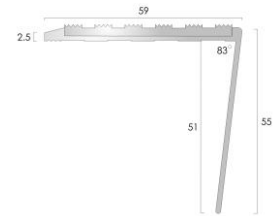

PRODUCT TECHNICAL DATA SHEET

Issued: October 2021

Catalogue Reference:

AN59/55R SL

Uniclass2015:

Pr_35_90_31_74 RIGID STAIR NOSINGS

General Description:

SLIMLINE ALUMINIUM STAIR NOSING WITH SLIP RESISTANT TREAD INSERT
Single Channel/Raked Front. Supplied with ATI49.5 Tread Insert.

Tread Insert Finishes & LRV's:

| | |
|--------------------|----------------|
| Mill Aluminium | Avg. LRV 71.65 |
| Polished Aluminium | Avg. LRV 75.55 |
| Satin Aluminium | Avg. LRV 65.40 |
| Black Anodised | Avg. LRV 4.80 |

Finishes can be supplied to match or to contrast with the base profile, as preferred.

Castellated Infill SRVs: PTV Dry - 82 PTV Wet - 54

Specifications:

| | |
|----------------------------|--|
| Material | Aluminium Alloy 6063 T6 |
| Tread Dimension | 59mm |
| Nosing Dimension | 55mm |
| Gauge | 2.5mm |
| Lengths available | Cut to customer sizes up to 2500mm |
| Finishes available & LRV's | Mill Aluminium Avg. LRV 71.65 Polished Aluminium Avg. LRV 75.55 Satin Aluminium Avg. LRV 65.40 |
| Drilling | Can be supplied pre-drilled and countersunk in the channel for concealed fixing and on-site retro fitting of the tread insert to cover the screw heads. Drilled for size 6 screws. Fixings not supplied. |