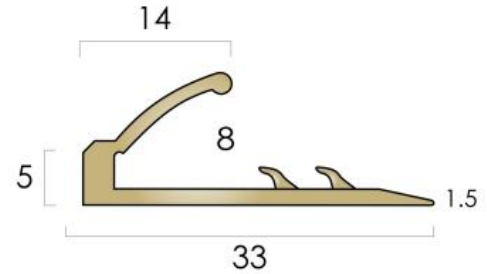

**PRODUCT TECHNICAL DATA SHEET**

Revised: Oct 2021

**Catalogue Reference:**

**BNE**

**Uniclass2015:**

**Pr\_35\_90\_31\_32 FLOOR EDGING STRIPS**

**General Description:**

**BRASS NAP DETAIL**

Designed to trap and protect the nap of the carpet on stair treads. Nap detail requires to be dressed down once the carpet has been inserted.

A full installation guide is available for download from [www.thecatweb.com](http://www.thecatweb.com).

**Specifications:**

Material	Solid Brass Grade H/H CZ108 BS EN 12164:2016
Top Dimension	14mm
Nap Opening Dimension	8mm - prior to dressing down
Gauge	5mm
Lengths available	2750mm - also available in cut sizes
Finishes available & Associated Light Reflective Values or LRV's	Polished Brass Avg. LRV 71.45 Satin Brass Avg. LRV 59.55 Antique Brass Avg. LRV 29.55 Antique Bronze Avg. LRV 9.15  Antique Brass and Antique Bronze finishes are a chemically applied process and are hand finished with a variance from batch to batch. They are not foot-traffic resistant and are designed to create an aged, unpolished effect.
Drilling	Supplied with pre-punched carpet gripper and pre-drilled for screw or nail fixing.  Drilled for size 6 screws. Fixings not supplied