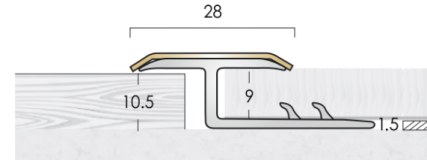

PRODUCT TECHNICAL DATA SHEET

Revised: July 2022

Catalogue Reference:

FAB - TWIN TOP SINGLE LEG

Uniclass2015:

Pr_35_90_31_33 FLOOR THRESHOLD STRIPS

General Description:

ALUMINIUM TWIN TOP SINGLE LEG FLOORING PROFILE WITH BONDED BRASS COVER

Joining profile for carpet to stone, timber and ceramic floor junctions at the same level.
Protects the edges of materials from fraying/damage and has punched gripper in the base to hold the carpet.

Specifications:

Materials	Base Profile: Aluminium Alloy 6063 T6 Cover: Solid Brass H/H CZ108 BS EN 12164:2016
Visible surface when installed	28mm
External height	10.5mm
Internal height	9mm
Lengths available	2715mm, 900mm.
Cover finish	Polished Brass Satin Brass Antique Brass Antique Bronze Chrome Satin Chrome
Standard supply	Pre-punched for size 6 screws. Fixings not supplied. Can also be nailed or adhesive fixed.
Application:	Suitable for stretch fit or stick down installation methods.
Suitability:	Medium to heavy contract situations such as for use in hotels, pubs, cafes, clubs, commercial offices, shops, schools and public building, as well as for quality domestic installations.